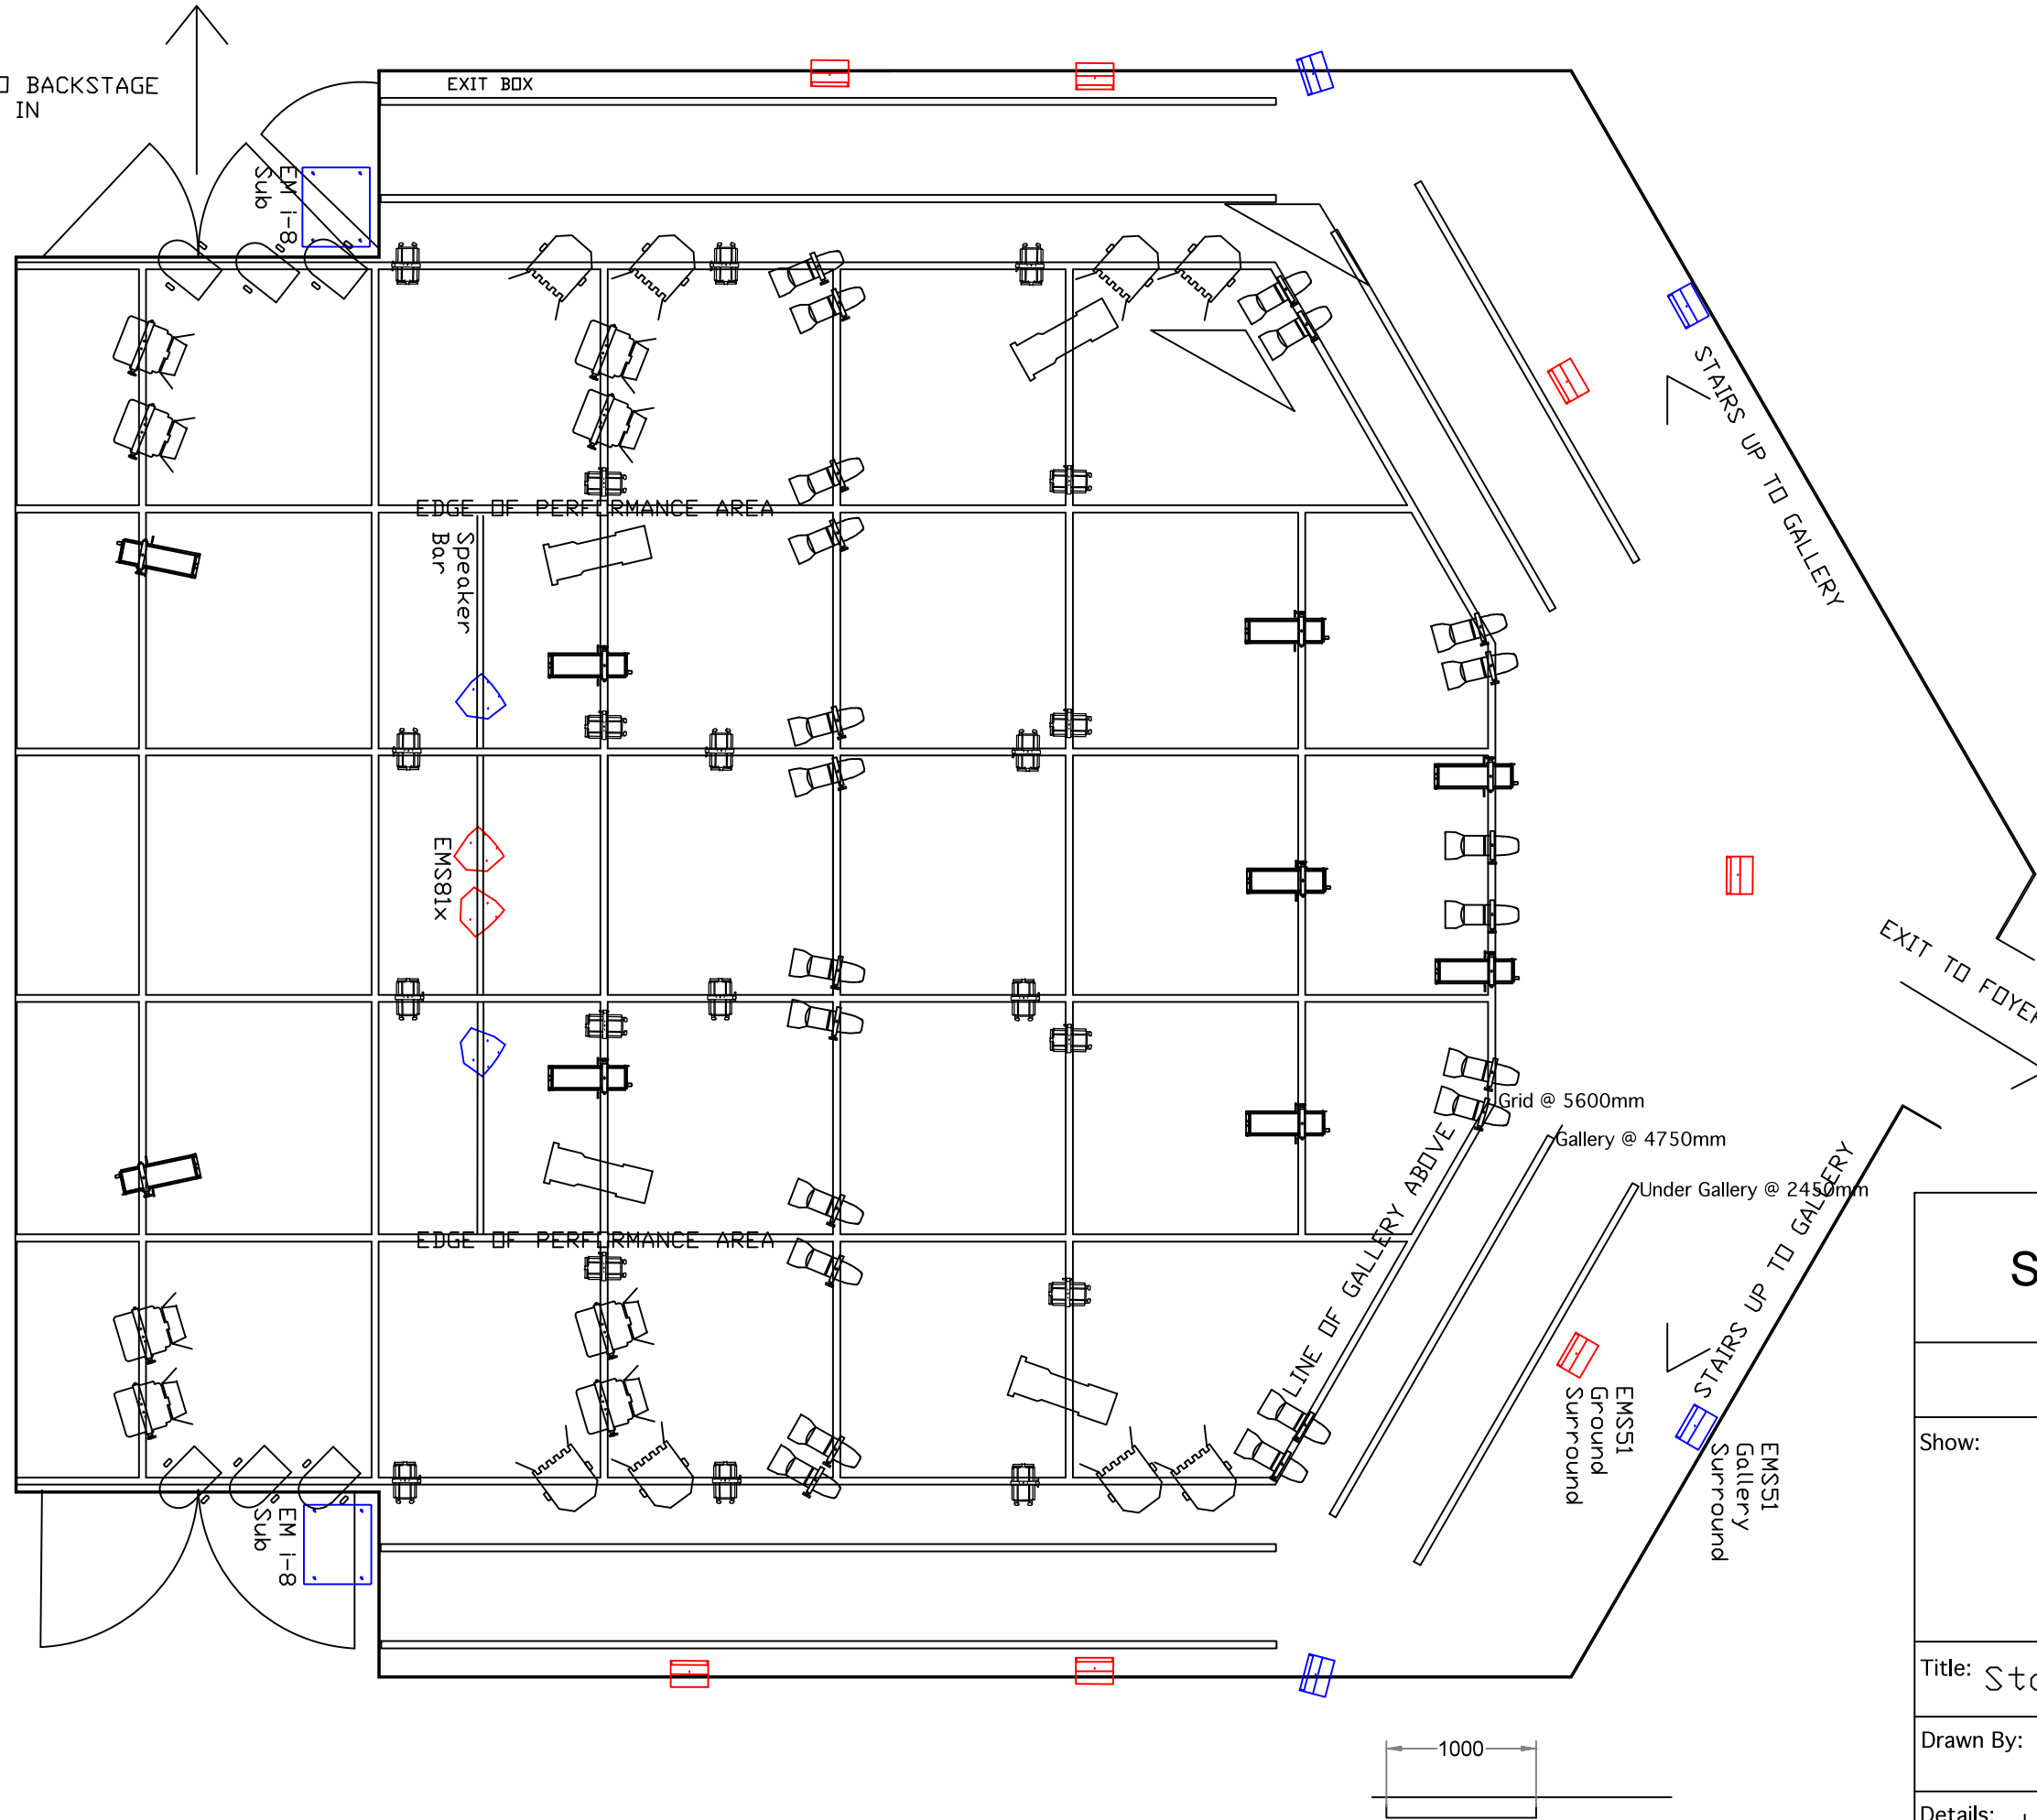

EXIT TO BACKSTAGE
& GET IN

KEY

- S4 JNR Zoom 25/50
- Prelude 16/30
- CCT Freedom
- S4 Fresnel
- Patt. 743
- Acclaim Fresnel
- Par 64 CP62

SALISBURY PLAYHOUSE
SALBERG STUDIO

Show:

Title: Standard LX Rig

Drawn By: Peter Hunter | Drawing Ref: SALBERGRIG2015

Details: LX Groundplan Fixed Rig